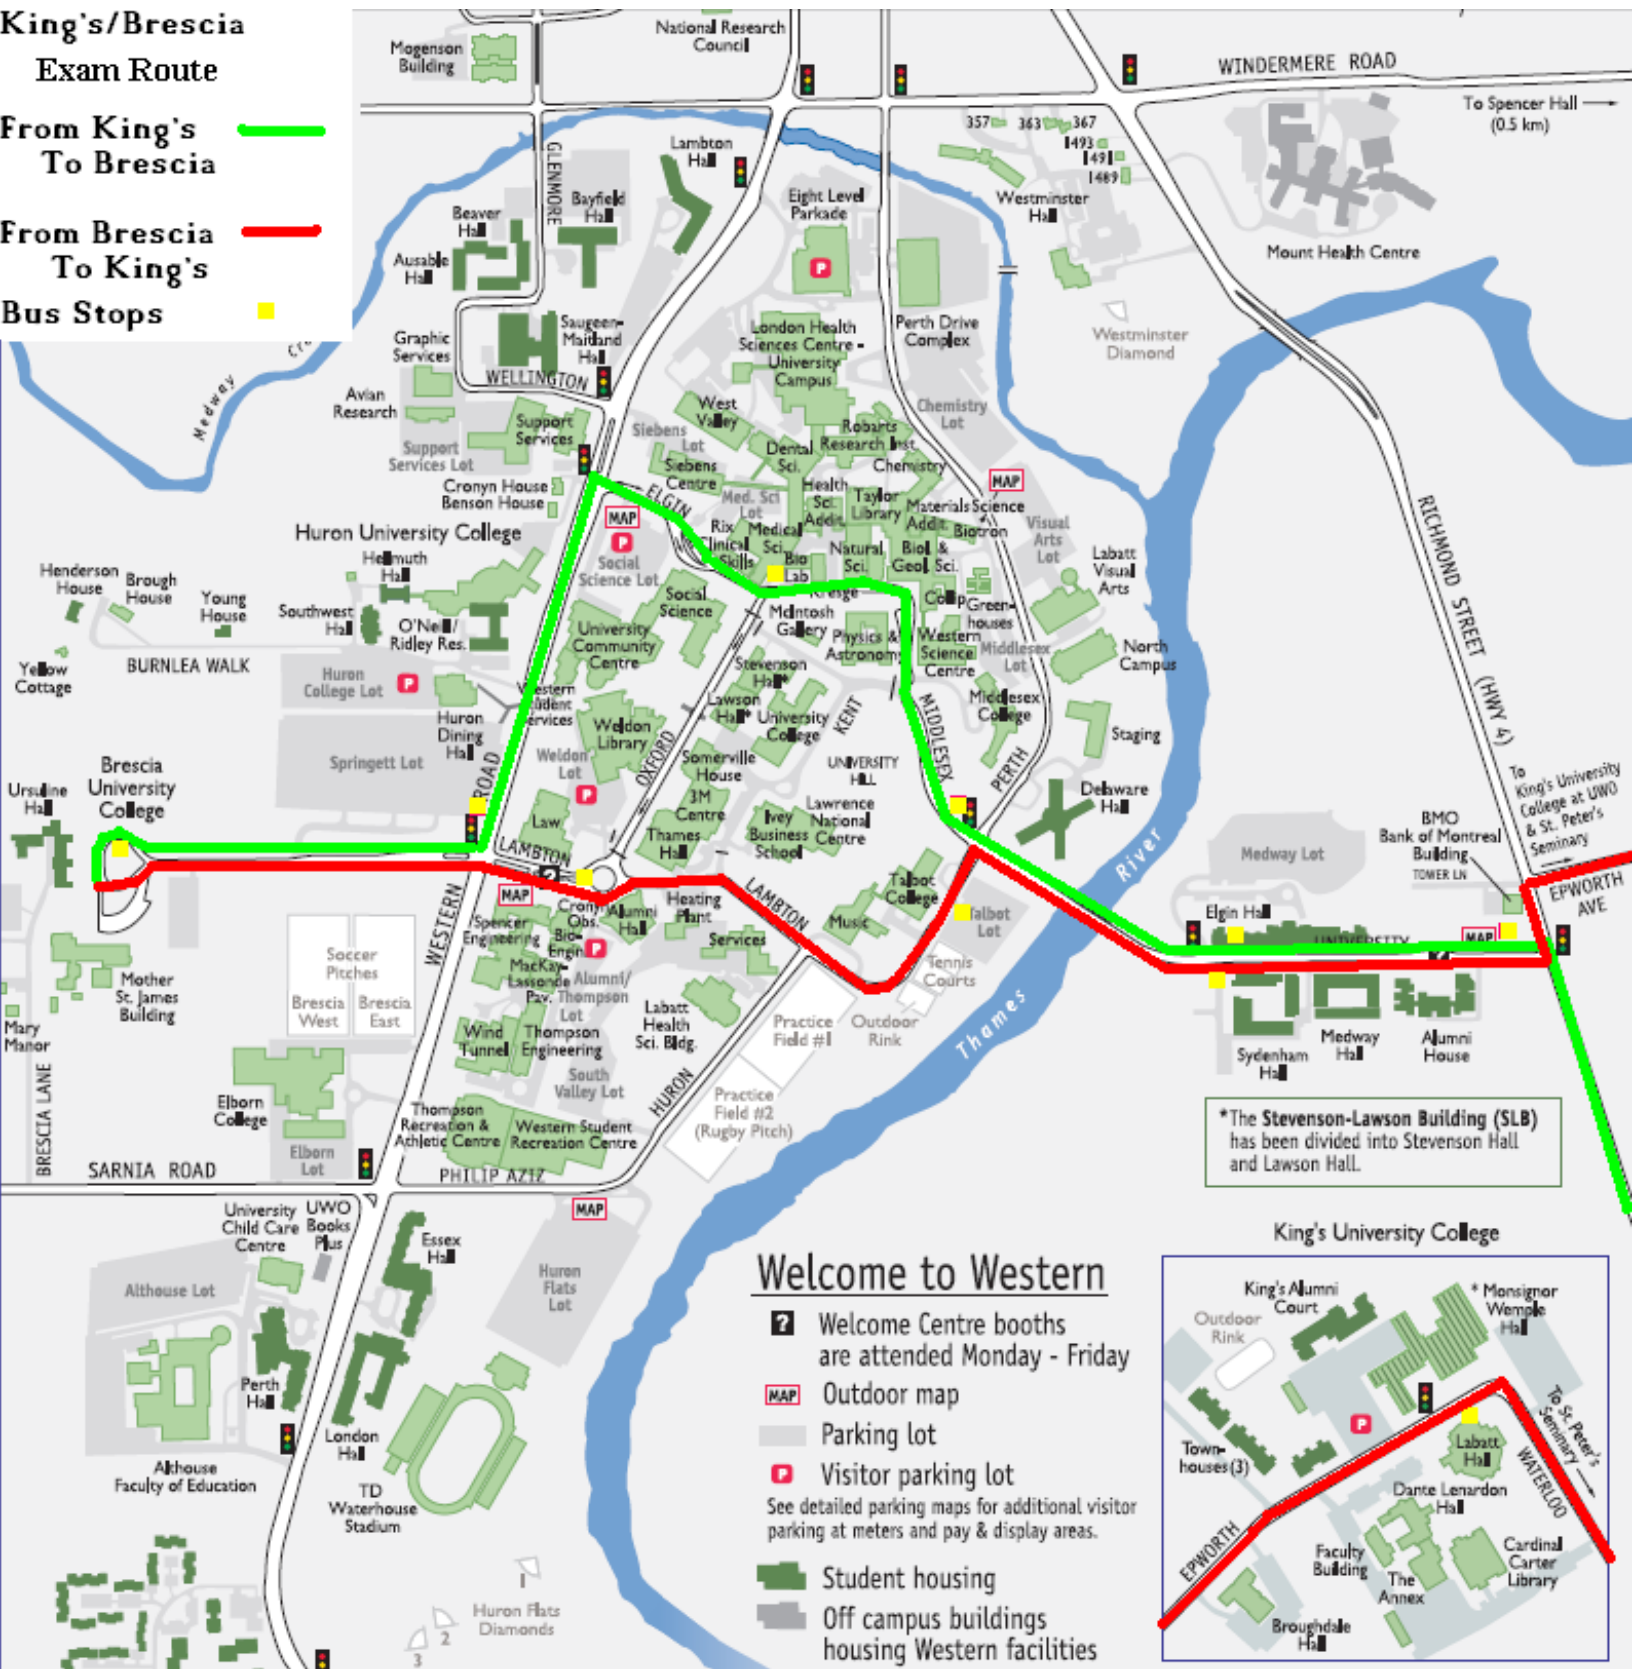

**King's/Brescia
Exam Route**

**From King's
To Brescia**

**From Brescia
To King's**

*The Stevenson-Lawson Building (SLB) has been divided into Stevenson Hall and Lawson Hall.

Welcome to Western

- Welcome Centre booths are attended Monday - Friday
- Outdoor map
- Parking lot
- Visitor parking lot
- See detailed parking maps for additional visitor parking at meters and pay & display areas.
- Student housing
- Off campus buildings housing Western facilities

King's University College